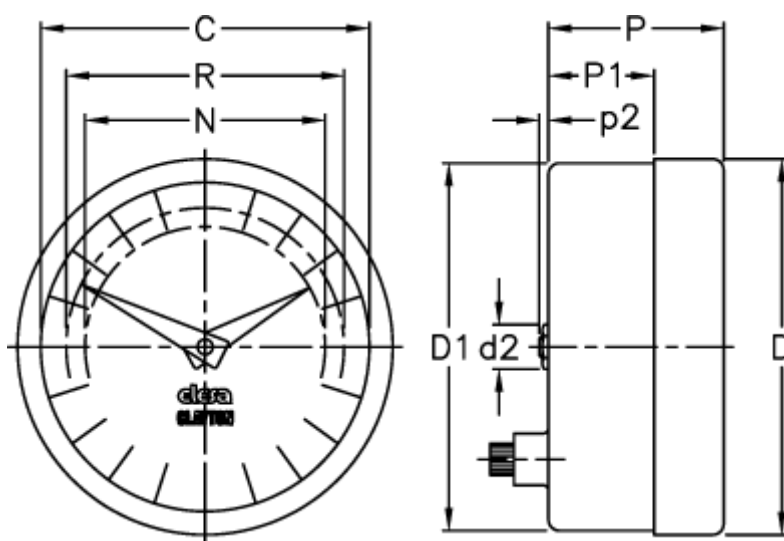

Article number: 2307025102

Description: E+G Positive drive indicator
PA05-0006-S

Measures

C = 102

R = 89

D = 112.7

D1 = 111.0

d2 = 8

N = 76

P = 32

P1 = 18.8

p2 = 1.0